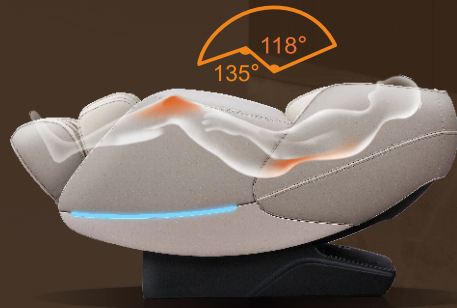

ZERO GRAVITY

Zero gravity model means, the legs and torso at 118 degrees elevation, the location of thighs and calves are above the heart. The gravity of each body part will distribute average on massage chair to make pressure on body fully release.