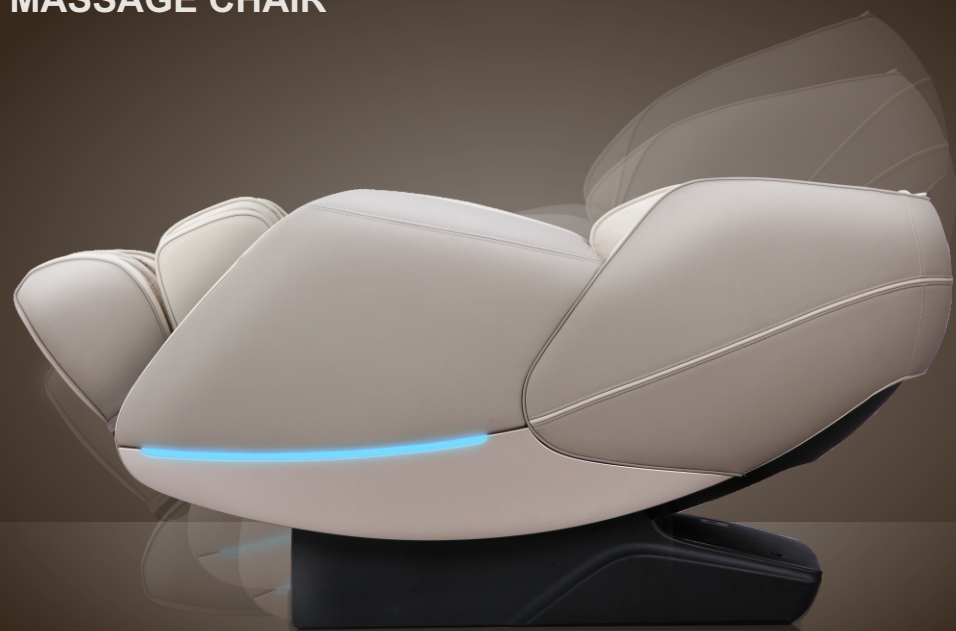

## A309-2 MASSAGE CHAIR

# AM 30 MASSAGE CHAIR

USB

BLUETOOTH-SPEAKER

SHORT CUT BUTTON

ARTISTIC LED

# INTELLIGENT VOICE CONTROL

Intelligent voice recognition system makes it easier to control the massage chair to enjoy the comfort.

## ZERO GRAVITY

Zero gravity model means, the legs and torso at 118 degrees elevation, the location of thighs and calves are above the heart. The gravity of each body part will distribute average on massage chair to make pressure on body fully release.