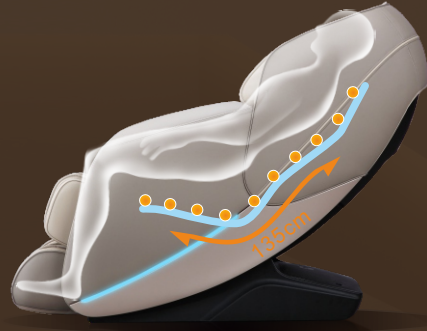

# INTELLIGENT VOICE CONTROL

Intelligent voice recognition system makes it easier to control the massage chair to enjoy the comfort.

## INTELLIGENT MECHANICAL MASSAGE HANDS

Intelligent mechanical massage hands keep collecting the curve data on the back and imitate professional masseur massage skill to realize multidimensional and aspect stereo massage. Intelligent massage hands imitate professional massagist method to do the following massage action: finger pressing, kneading, tapping, tapping and kneading. So the mechanical hands can do effective massage to human cervical vertebra thoracic vertebra and lumbar vertebra. This method can guarantee back can get even strength massage, can compared with professional massagist method, refresh yourself and relieve your fatigue.

## "SL" SHAPE CURVED RAIL

Combined with human engineering and studied super long "SL" shape space curved rail technology, Massage distance is 135cm, makes you enjoy personal massage from the head to the leg, helps to maintain the human body vertebra "S" shaped curve, achieves relaxing the spine and relieve tense muscles.

## ZERO GRAVITY

Zero gravity model means, the legs and torso at 118 degrees elevation, the location of thighs and calves are above the heart. The gravity of each body part will distribute average on massage chair to make pressure on body fully release.