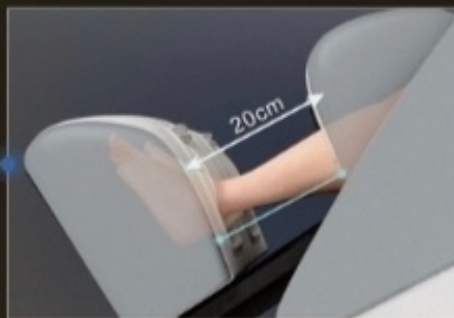

LEG MASSAGE

CALF STRETCH

Calf massage position is adjustable according to different height of users, the linkage stretch of foot and calf guarantees the close massage for whole body.

Patent for telescopic device of leg massage equipment
Patent No.: ZL201920277989.9