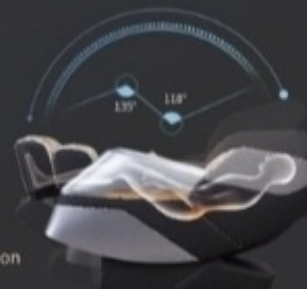

HYPERBOLIC RAIL

Based on human engineering and research on different human body curves, a new generation of hyperbolic rail was developed which can fit the neck, shoulders, back, waist, hips and legs in all directions 27-point, total length 135cm. With double V massage robot, it can massage the human body more closely and deeply.

Only need 5 CM

ZERO SPACE

Unique one-button translation forward slide design about 5CM against the wall will fully open the massage chair, greatly saving space

FULL-BODY STRETCH

Relax waist and beautify the buttocks, stretch the whole body. Stretch the Governor Vessel on the lower back and the Foot Sun Bladder Meridian. Helpful to the space between vertebrae.

ZERO GRAVITY

The 135° and 118° zero-gravity angles that simulate spaceflight make the thighs and calves higher than the heart part of the body as if in a state of "weightlessness", making the spine free of pressure and achieving deep relaxation

VOICE CONTROL

Intelligent voice recognition system makes it easier to control the massage chair to enjoy the comfort

A VENTURE OF 3SD

"SL" SHAPE CURVED RAIL

The guide rail of the backrest frame adopts curved guide rail technology, which completely conforms to the back of the human body and makes people enjoy a massage from the head to the thigh.