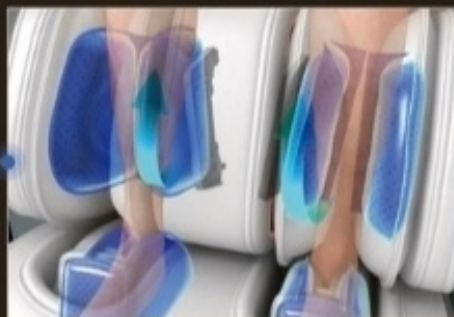

AIRBAG PRESSURE MASSAGE

Based on biomechanics, ergonomics and model physical therapy, aim to human skeletal characteristics, combine with zero gravity, zero space, longer curved rail massage, modern physics stretch with 36 air bags. It will bring you supreme massage experience when you at home, keep health and activity every day.

BACK&LOWER LEG

CARBON FIBER FAR INFRARED HEATING
40°C-50°C back heating function can relieve coldness and pain on your back. The emissive far infrared wave length coincides with human body wave length, so the energy can be absorbed by human cell, which can activate cell and promote metabolism.

4PCS
LEG AIRBAG MASSAGE

12PCS
FOOT AIRBAG MASSAGE

A VENTURE OF 35D

LEG MASSAGE

CALF STRETCH

Calf massage position is adjustable according to different height of users, the linkage stretch of foot and calf guarantees the close massage for whole body.

Patent for telescopic device of leg massage equipment
Patent No.: ZL201920277989.9

LEGS RUBBING

Patent for one-way rubbing massage device for calf
Patent No.: ZL201920277551.0

The calf rubbing and airbag massage function can relieve leg pain and joint fatigue.