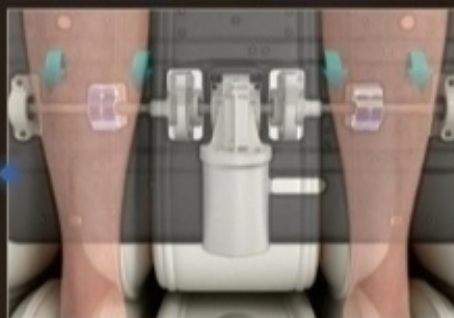

4PCS
LEG AIRBAG MASSAGE

12PCS
FOOT AIRBAG MASSAGE

A VENTURE OF 35D

LEG MASSAGE

CALF STRETCH

Calf massage position is adjustable according to different height of users, the linkage stretch of foot and calf guarantees the close massage for whole body.

Patent for telescopic device of leg massage equipment
Patent No.: ZL201920277989.9

LEGS RUBBING

Patent for one-way rubbing massage device for calf
Patent No.: ZL201920277551.0

The calf rubbing and airbag massage function can relieve leg pain and joint fatigue.

CALF SCRAPING

Calf bump scraping massage can improve calf muscle tightness and restore vitality.

FOOT ROLLER MASSAGE

Foot roller massage function, the foot rollers combine with airbags massage on foot from toes to heels, three group rollers massage on foot arch, the rolling speed with 5 levels adjustable

HYPERBOLIC RAIL

Based on human engineering and research on different human body curves, a new generation of hyperbolic rail was developed which can fit the neck, shoulders, back, waist, hips and legs in all directions 27-point, total length 135cm. With double V massage robot, it can massage the human body more closely and deeply.